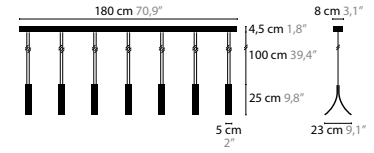

STREAM

DESIGN BY COEN MUNSTERS

13710 H1

13720 H3

13730 H5

13740 H7

13712 H1 XL

13722 H3 XL

13732 H5 XL

13742 H7 XL

13770 W1

13772 W1 XL

13780 W2

13782 W2 XL

STREAM H1 BASE: LED 1 X 7W / 24V / 2700K / 385LM
13710 COLOURS 02 16 32 33

STREAM H1 XL BASE: LED 1 X 13W / 24V / 2700K / 385LM
13712 COLOURS 02 16 32 33

STREAM H3 BASE: LED 3 X 7W / 24V / 2700K / 1155LM
13720 COLOURS 02 16 32 33

STREAM H3 XL BASE: LED 3 X 13W / 24V / 2700K / 1155LM
13722 COLOURS 02 16 32 33

STREAM H5 BASE: LED 5 X 7W / 24V / 2700K / 1925LM
13730 COLOURS 02 16 32 33

STREAM H5 XL BASE: LED 5 X 13W / 24V / 2700K / 1925LM
13732 COLOURS 02 16 32 33

STREAM H7 BASE: LED 7 X 7W / 24V / 2700K / 2695LM
13740 COLOURS 02 16 32 33

STREAM H7 XL BASE: LED 7 X 13W / 24V / 2700K / 2695LM
13742 COLOURS 02 16 32 33

STREAM W1 BASE: LED 1 X 4W / 24V / 2700K / 385LM
13770 COLOURS 02 16 32 33

STREAM W1 XL BASE: LED 1 X 7W / 24V / 2700K / 385LM
13772 COLOURS 02 16 32 33

STREAM W2 BASE: LED 1 X 7W / 24V / 2700K / 770LM
13780 COLOURS 02 16 32 33

STREAM W2 XL BASE: LED 1 X 13W / 24V / 2700K / 770LM
13782 COLOURS 02 16 32 33

STREAM F2 XL BASE: LED 1 X 13W / 24V / 2700K / 770LM
13790 COLOURS 02 16 32 33

13790 F2 XL

COLOURS		02 CHROME
		16 MATT NICKEL
		32 BLACK STRUCTURE
		33 WHITE STRUCTURE

GENERAL INFORMATION: - ALL MODELS DIMMABLE, ART. 13770 AND 13772 ALSO DIMMABLE BY USING MORE THAN ONE PIECE

OTHER COLOURS ON REQUEST