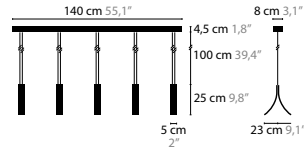

STREAM

DESIGN BY COEN MUNSTERS

13710 H1

13720 H3

13730 H5

13740 H7

13712 H1 XL

13722 H3 XL

13732 H5 XL

13742 H7 XL

13770 W1

13772 W1 XL

13780 W2

13782 W2 XL

STREAM H1 BASE: LED 1 X 7W / 24V / 2700K / 385LM
13710 COLOURS 02 16 32 33

STREAM H1 XL BASE: LED 1 X 13W / 24V / 2700K / 385LM
13712 COLOURS 02 16 32 33

STREAM H3 BASE: LED 3 X 7W / 24V / 2700K / 1155LM
13720 COLOURS 02 16 32 33

STREAM H3 XL BASE: LED 3 X 13W / 24V / 2700K / 1155LM
13722 COLOURS 02 16 32 33

STREAM H5 BASE: LED 5 X 7W / 24V / 2700K / 1925LM
13730 COLOURS 02 16 32 33

STREAM H5 XL BASE: LED 5 X 13W / 24V / 2700K / 1925LM
13732 COLOURS 02 16 32 33

STREAM H7 BASE: LED 7 X 7W / 24V / 2700K / 2695LM
13740 COLOURS 02 16 32 33

STREAM H7 XL BASE: LED 7 X 13W / 24V / 2700K / 2695LM
13742 COLOURS 02 16 32 33

STREAM W1 BASE: LED 1 X 4W / 24V / 2700K / 385LM
13770 COLOURS 02 16 32 33

STREAM W1 XL BASE: LED 1 X 7W / 24V / 2700K / 385LM
13772 COLOURS 02 16 32 33

STREAM W2 BASE: LED 1 X 7W / 24V / 2700K / 770LM
13780 COLOURS 02 16 32 33

STREAM W2 XL BASE: LED 1 X 13W / 24V / 2700K / 770LM
13782 COLOURS 02 16 32 33

STREAM F2 XL BASE: LED 1 X 13W / 24V / 2700K / 770LM
13790 COLOURS 02 16 32 33

13790 F2 XL

COLOURS		02 CHROME
		16 MATT NICKEL
		32 BLACK STRUCTURE
		33 WHITE STRUCTURE

GENERAL INFORMATION: - ALL MODELS DIMMABLE, ART. 13770 AND 13772 ALSO DIMMABLE BY USING MORE THAN ONE PIECE

OTHER COLOURS ON REQUEST