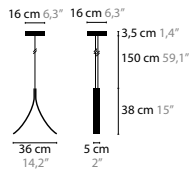

STREAM

DESIGN BY COEN MUNSTERS

13710 H1

13720 H3

13730 H5

13740 H7

13712 H1 XL

13722 H3 XL

13732 H5 XL

13742 H7 XL

13770 W1

13772 W1 XL

13780 W2

13782 W2 XL

STREAM H1 BASE: LED 1 X 7W / 24V / 2700K / 385LM
13710 COLOURS 02 16 32 33

STREAM H1 XL BASE: LED 1 X 13W / 24V / 2700K / 385LM
13712 COLOURS 02 16 32 33

STREAM H3 BASE: LED 3 X 7W / 24V / 2700K / 1155LM
13720 COLOURS 02 16 32 33

STREAM H3 XL BASE: LED 3 X 13W / 24V / 2700K / 1155LM
13722 COLOURS 02 16 32 33

STREAM H5 BASE: LED 5 X 7W / 24V / 2700K / 1925LM
13730 COLOURS 02 16 32 33

STREAM H5 XL BASE: LED 5 X 13W / 24V / 2700K / 1925LM
13732 COLOURS 02 16 32 33

STREAM H7 BASE: LED 7 X 7W / 24V / 2700K / 2695LM
13740 COLOURS 02 16 32 33

STREAM H7 XL BASE: LED 7 X 13W / 24V / 2700K / 2695LM
13742 COLOURS 02 16 32 33

STREAM W1 BASE: LED 1 X 4W / 24V / 2700K / 385LM
13770 COLOURS 02 16 32 33

STREAM W1 XL BASE: LED 1 X 7W / 24V / 2700K / 385LM
13772 COLOURS 02 16 32 33

STREAM W2 BASE: LED 1 X 7W / 24V / 2700K / 770LM
13780 COLOURS 02 16 32 33

STREAM W2 XL BASE: LED 1 X 13W / 24V / 2700K / 770LM
13782 COLOURS 02 16 32 33

STREAM F2 XL BASE: LED 1 X 13W / 24V / 2700K / 770LM
13790 COLOURS 02 16 32 33

13790 F2 XL

COLOURS		02 CHROME
		16 MATT NICKEL
		32 BLACK STRUCTURE
		33 WHITE STRUCTURE

GENERAL INFORMATION: - ALL MODELS DIMMABLE, ART. 13770 AND 13772 ALSO DIMMABLE BY USING MORE THAN ONE PIECE

OTHER COLOURS ON REQUEST