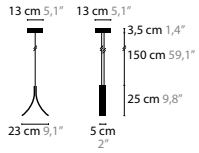

STREAM

DESIGN BY COEN MUNSTERS

13710 H1