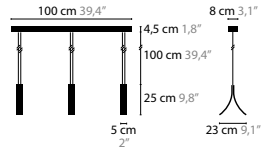

STREAM

DESIGN BY COEN MUNSTERS

13710 H1

13720 H3

13730 H5

13740 H7

13712 H1 XL

13722 H3 XL

13732 H5 XL

13742 H7 XL

13770 W1

13772 W1 XL

13780 W2

13782 W2 XL

STREAM H1 BASE: LED 1 X 7W / 24V / 2700K / 385LM
13710 COLOURS 02 16 32 33

STREAM H1 XL BASE: LED 1 X 13W / 24V / 2700K / 385LM
13712 COLOURS 02 16 32 33

STREAM H3 BASE: LED 3 X 7W / 24V / 2700K / 1155LM
13720 COLOURS 02 16 32 33

STREAM H3 XL BASE: LED 3 X 13W / 24V / 2700K / 1155LM
13722 COLOURS 02 16 32 33

STREAM H5 BASE: LED 5 X 7W / 24V / 2700K / 1925LM
13730 COLOURS 02 16 32 33

STREAM H5 XL BASE: LED 5 X 13W / 24V / 2700K / 1925LM
13732 COLOURS 02 16 32 33

STREAM H7 BASE: LED 7 X 7W / 24V / 2700K / 2695LM
13740 COLOURS 02 16 32 33

STREAM H7 XL BASE: LED 7 X 13W / 24V / 2700K / 2695LM
13742 COLOURS 02 16 32 33

STREAM W1 BASE: LED 1 X 4W / 24V / 2700K / 385LM
13770 COLOURS 02 16 32 33

STREAM W1 XL BASE: LED 1 X 7W / 24V / 2700K / 385LM
13772 COLOURS 02 16 32 33

STREAM W2 BASE: LED 1 X 7W / 24V / 2700K / 770LM
13780 COLOURS 02 16 32 33

STREAM W2 XL BASE: LED 1 X 13W / 24V / 2700K / 770LM
13782 COLOURS 02 16 32 33

STREAM F2 XL BASE: LED 1 X 13W / 24V / 2700K / 770LM
13790 COLOURS 02 16 32 33

13790 F2 XL

COLOURS		02 CHROME
		16 MATT NICKEL
		32 BLACK STRUCTURE
		33 WHITE STRUCTURE

GENERAL INFORMATION: - ALL MODELS DIMMABLE, ART. 13770 AND 13772 ALSO DIMMABLE BY USING MORE THAN ONE PIECE

OTHER COLOURS ON REQUEST