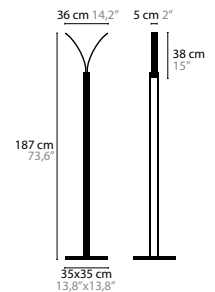

STREAM W1 BASE: LED 1 X 4W / 24V / 2700K / 385LM
13770 COLOURS 02 16 32 33

STREAM W1 XL BASE: LED 1 X 7W / 24V / 2700K / 385LM
13772 COLOURS 02 16 32 33

STREAM W2 BASE: LED 1 X 7W / 24V / 2700K / 770LM
13780 COLOURS 02 16 32 33

STREAM W2 XL BASE: LED 1 X 13W / 24V / 2700K / 770LM
13782 COLOURS 02 16 32 33

STREAM F2 XL BASE: LED 1 X 13W / 24V / 2700K / 770LM
13790 COLOURS 02 16 32 33

13790 F2 XL

COLOURS		02 CHROME
		16 MATT NICKEL
		32 BLACK STRUCTURE
		33 WHITE STRUCTURE